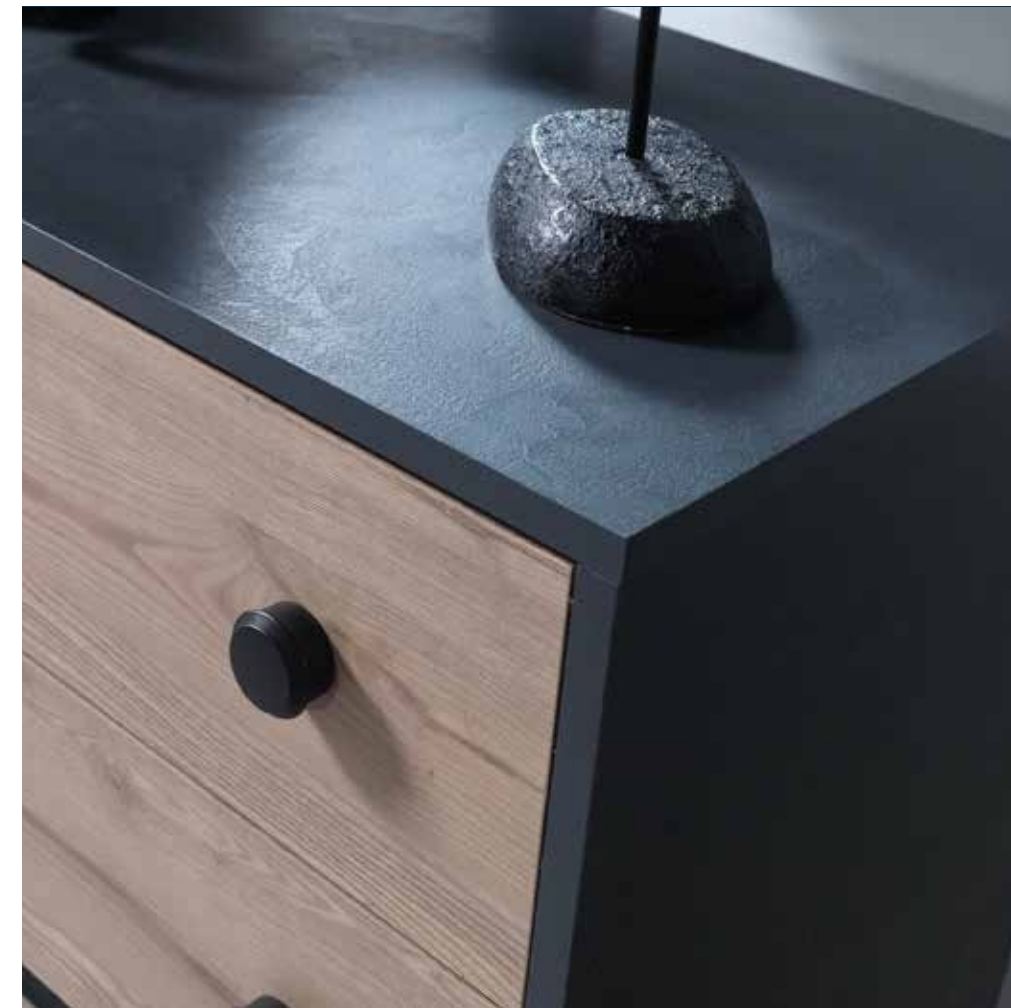

www.luckydesignfr.com

HARMONY 3 KAPAKLI DOLAP
3 DOORS WARDROBE

HARMONY SÜRGÜLÜ DOLAP
SLIDING WARDROBE